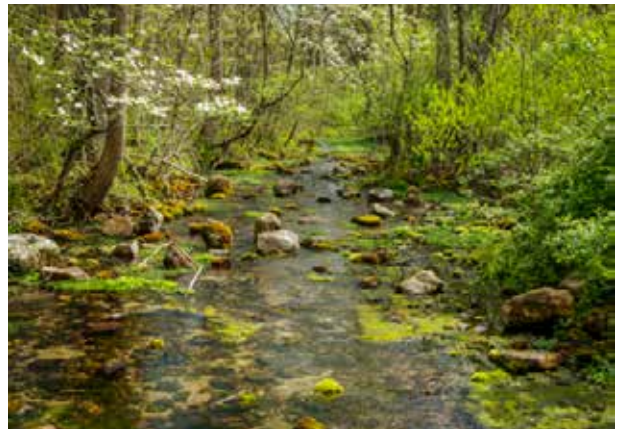

The Upper Room meeting & worship space