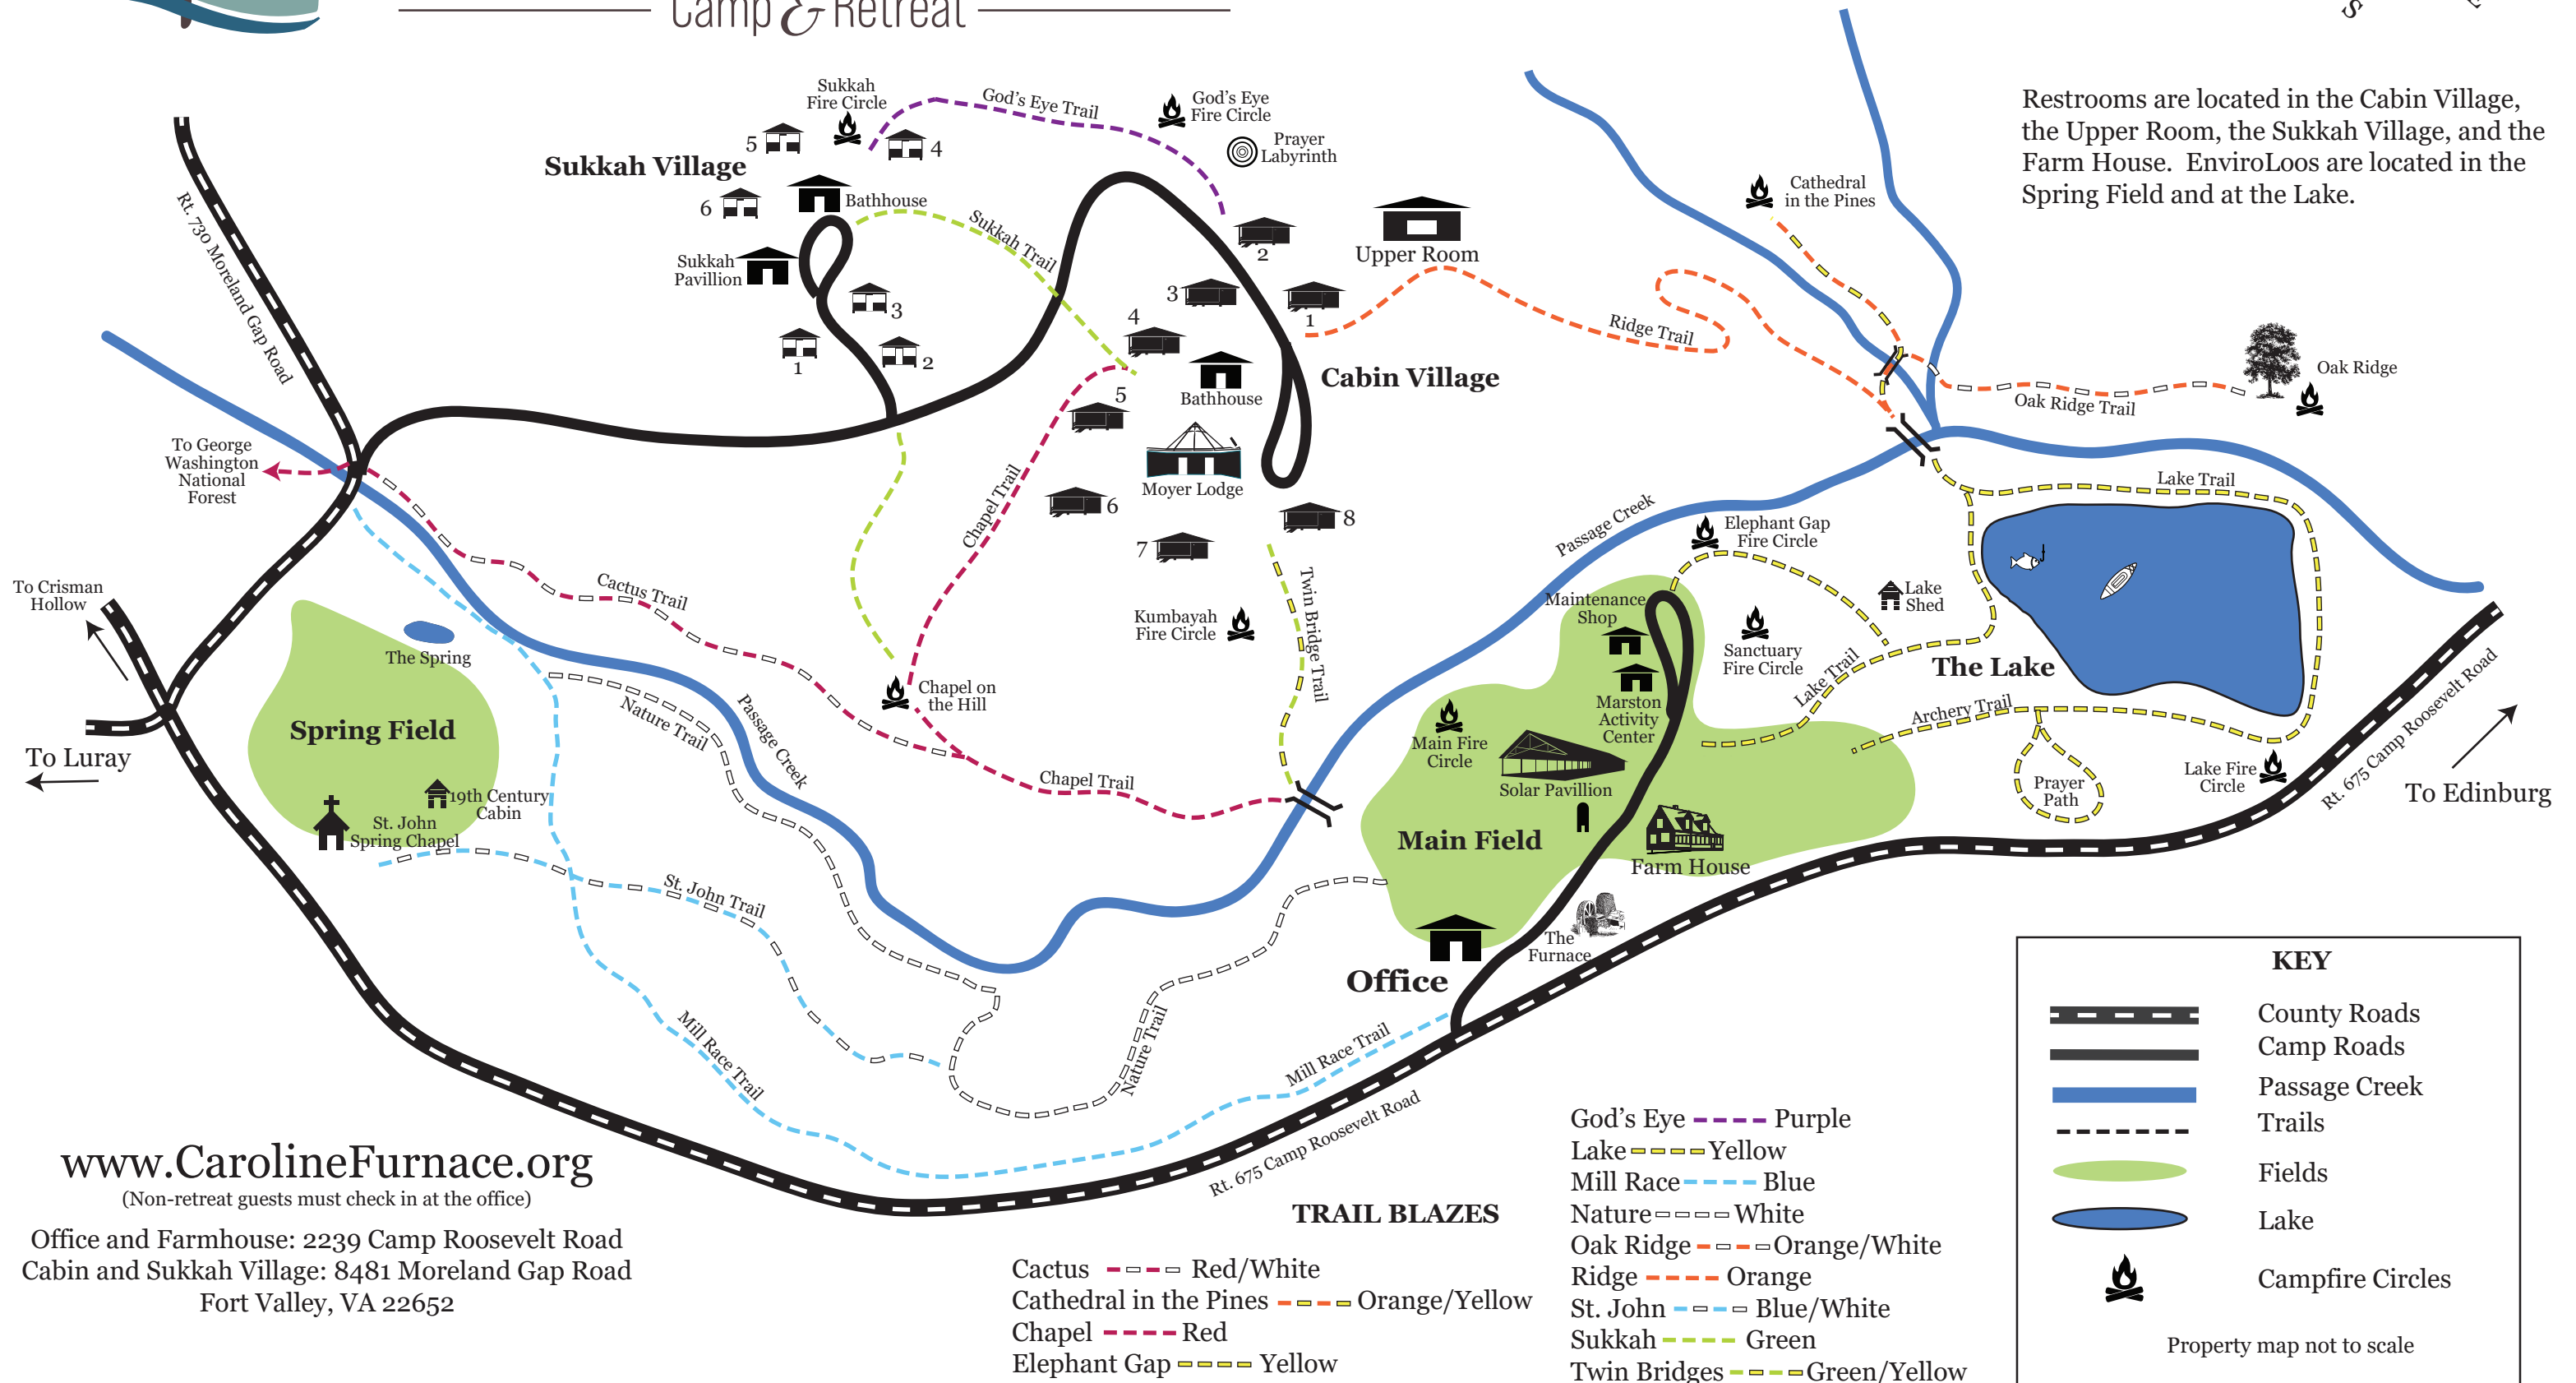

CAROLINE FURNACE

Camp & Retreat

Restrooms are located in the Cabin Village, the Upper Room, the Sukkah Village, and the Farm House. EnviroLoos are located in the Spring Field and at the Lake.

www.CarolineFurnace.org

(Non-retreat guests must check in at the office)

Office and Farmhouse: 2239 Camp Roosevelt Road
 Cabin and Sukkah Village: 8481 Moreland Gap Road
 Fort Valley, VA 22652

TRAIL BLAZES

- Cactus - - - - Red/White
- Cathedral in the Pines - - - - Orange/Yellow
- Chapel - - - - Red
- Elephant Gap - - - - Yellow
- God's Eye - - - - Purple
- Lake - - - - Yellow
- Mill Race - - - - Blue
- Nature - - - - White
- Oak Ridge - - - - Orange/White
- Ridge - - - - Orange
- St. John - - - - Blue/White
- Sukkah - - - - Green
- Twin Bridges - - - - Green/Yellow

KEY

- County Roads
- Camp Roads
- Passage Creek
- Trails
- Fields
- Lake
- Campfire Circles

Property map not to scale