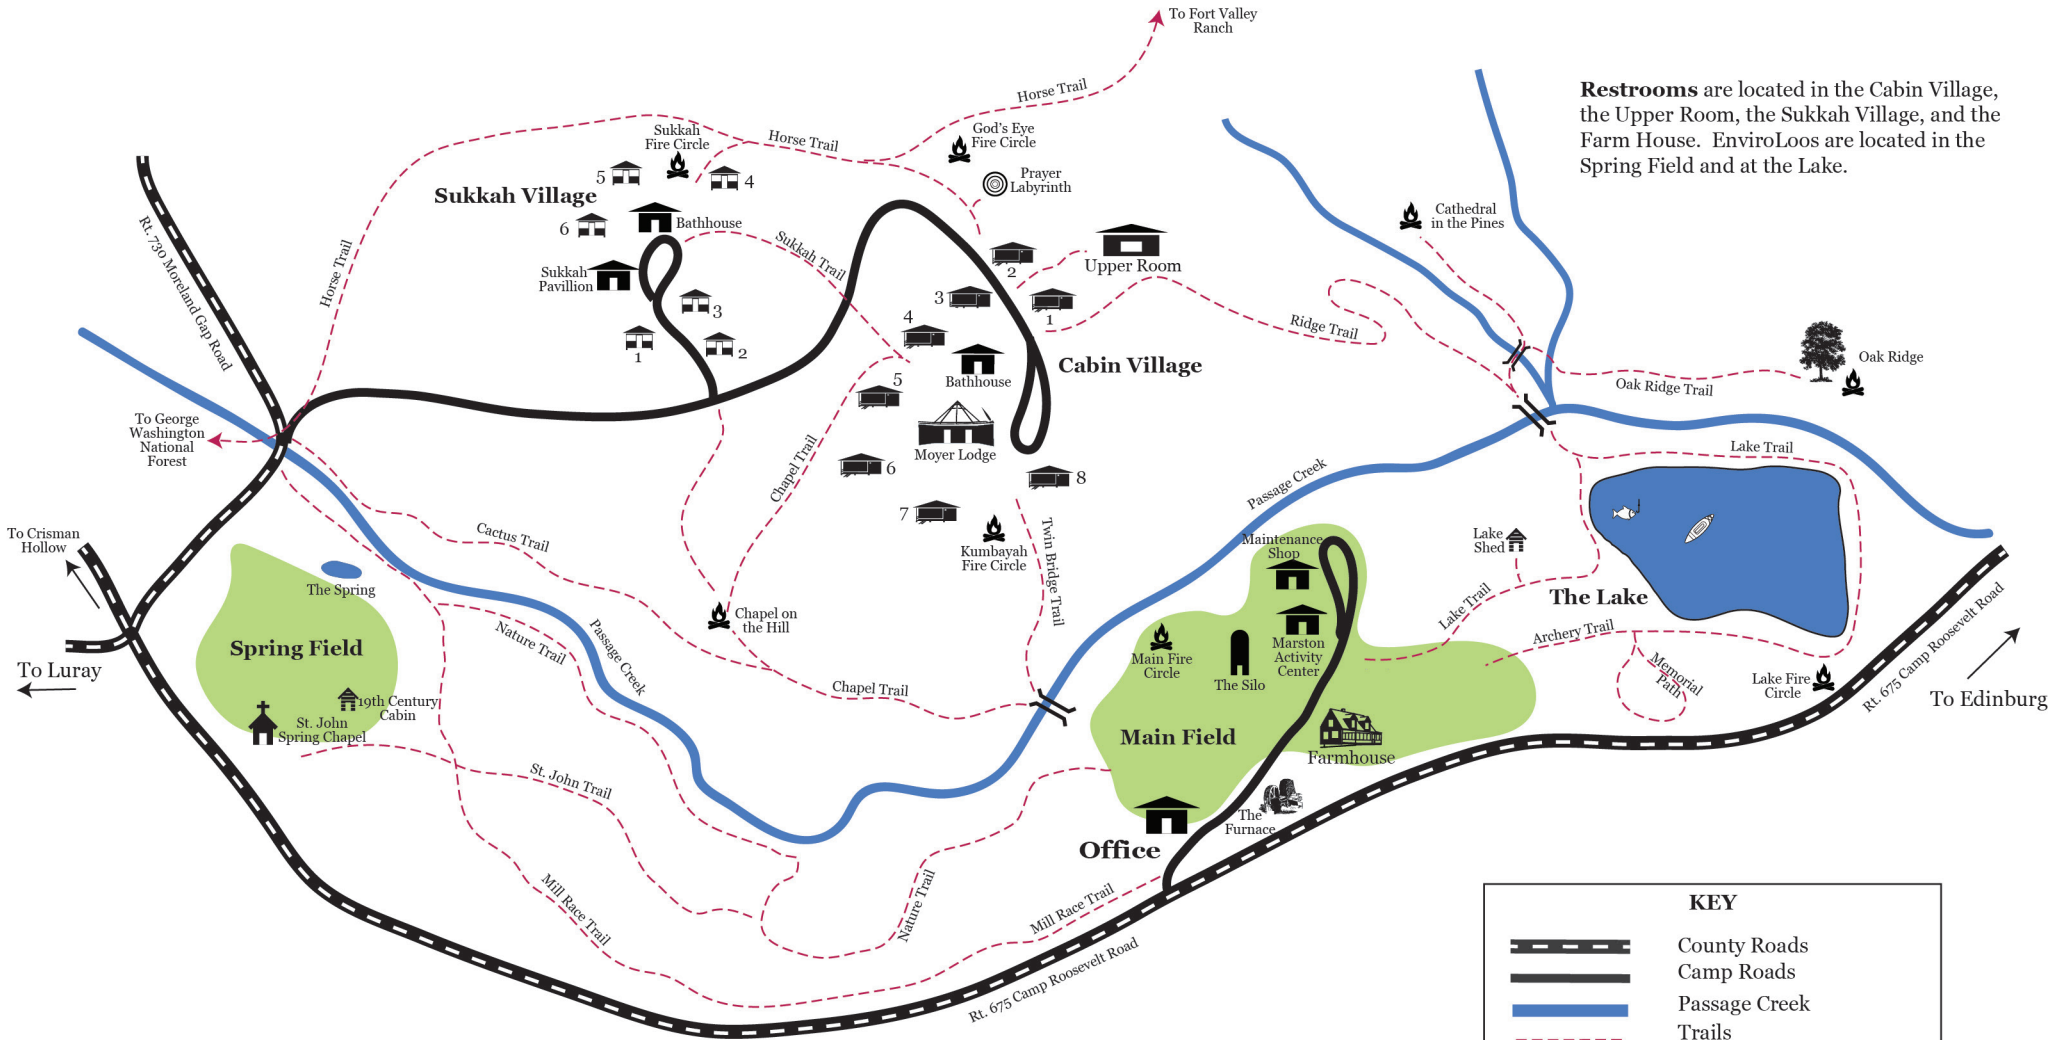

# CAROLINE FURNACE

Lutheran Camp & Retreat Center

**Restrooms** are located in the Cabin Village, the Upper Room, the Sukkah Village, and the Farm House. EnviroLoos are located in the Spring Field and at the Lake.

KEY	
	County Roads
	Camp Roads
	Passage Creek
	Trails
	Fields
	Lake
	Campfire Circles
<b>Property map not to scale</b>	

[www.CarolineFurnace.org](http://www.CarolineFurnace.org)

(Non-retreat guests must check in at the office)

Office and Farmhouse: 2239 Camp Roosevelt Road  
 Cabin and Sukkah Village: 8481 Moreland Gap Road  
 Fort Valley, VA 22652